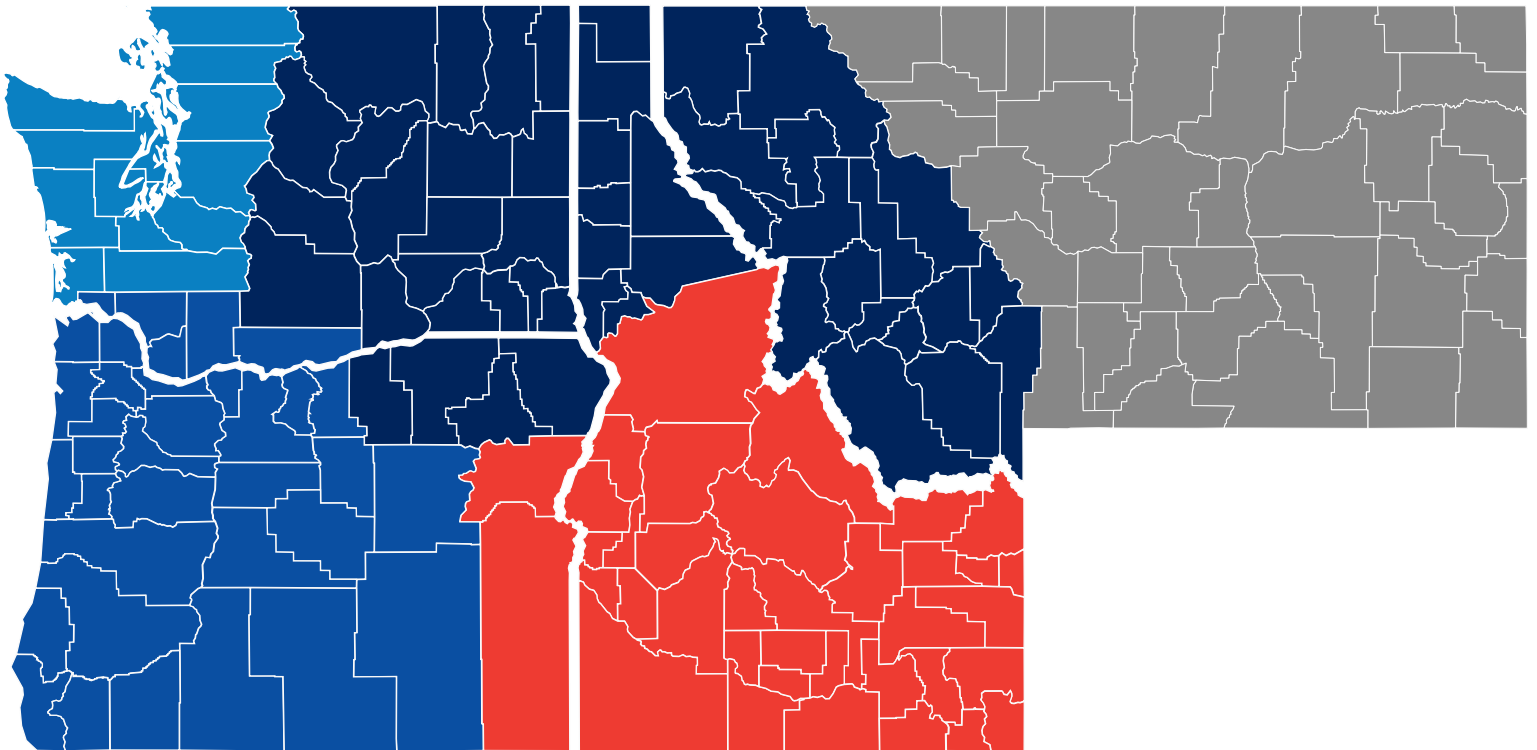

SERVICE & REPAIR

Precision Repairs, Guaranteed Quality

BELLEVUE SERVICE CREW

(425) 644-8501

CANBY SERVICE CREW

(503) 659-6230

MOSES LAKE SERVICE CREW

(509) 766-6330

CALDWELL SERVICE CREW

(208) 473-1068

pumptechnw.com

servicetech@pumptechnw.com

BELLEVUE, WA

12020 SE 32nd St, #2
Bellevue, WA 98005
(425) 644-8501

MOSES LAKE, WA

209 S Hamilton Rd
Moses Lake, WA 98837
(509) 766-6330

CANBY, OR

321 S Sequoia Pkwy
Canby, OR 97013
(503) 659-6230

CALDWELL, ID

116 W Kearney St
Caldwell, ID 83605
(208) 473-1068